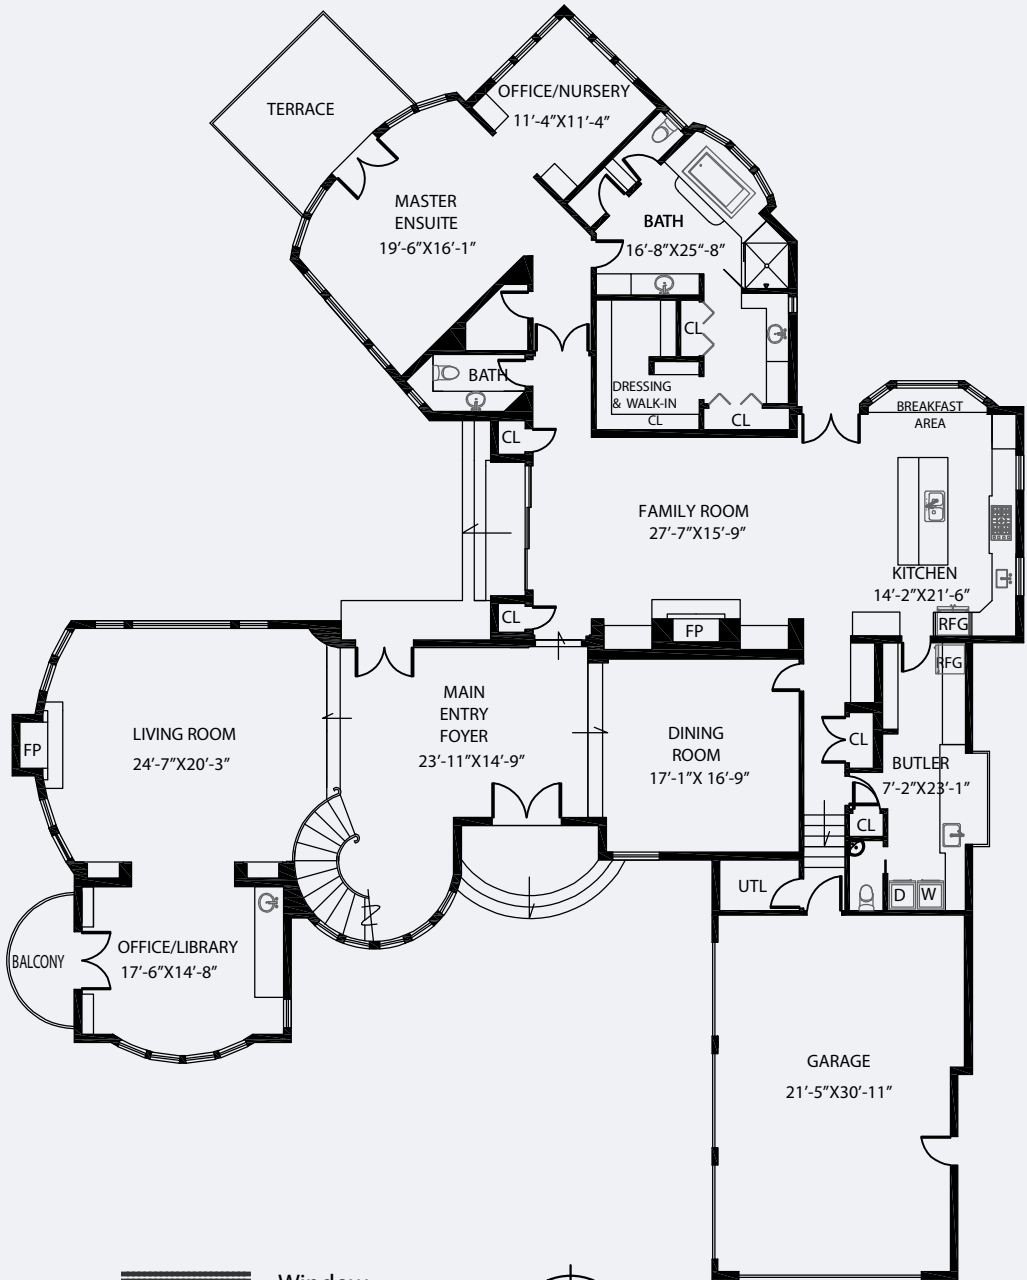

COMPASS

-  Window
-  Door
-  Thick Wall

123 Sugarloaf Drive
Tiburon, California

4 Bedrooms | 4 Full Bathrooms + 2 Half Bathrooms
Living Space ~ 5555 SF

Non-Living Space ~ 691 SF

Compass is a licensed real estate broker and abides by Equal Housing Opportunity laws. All material presented herein is intended for informational purposes only. Information is compiled from sources deemed reliable but is subject to errors, omissions, changes in price, condition, sale or withdraw without notice. No statement is made as to accuracy of any description. All measurements and square footages are approximate. Exact dimensions can be obtained by retaining services of an architect or engineer. This is not intended to solicit property already listed.