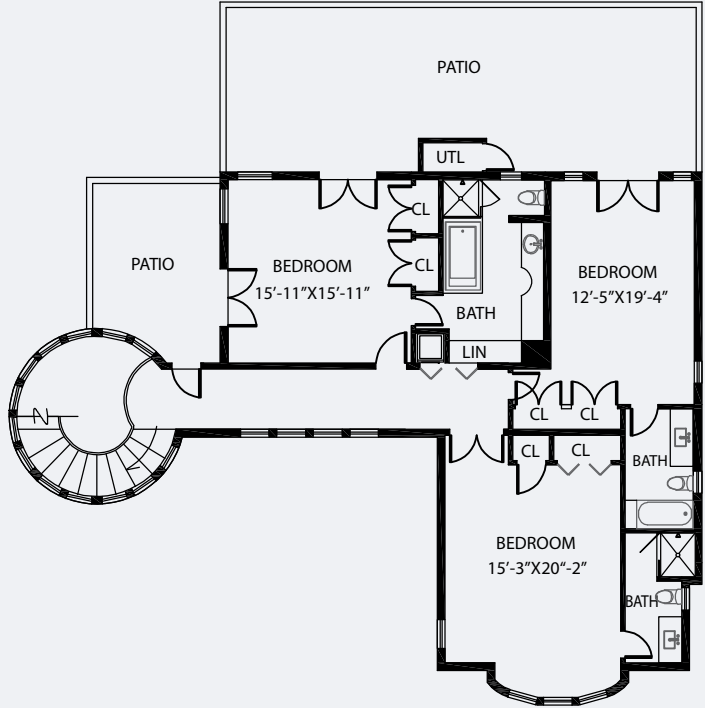

COMPASS

-  Window
-  Door
-  Thick Wall

123 Sugarloaf Drive
Tiburon, California

4 Bedrooms | 4 Full Bathrooms + 2 Half Bathrooms
Living Space ~ 5555 SF

Non-Living Space ~ 691 SF

Compass is a licensed real estate broker and abides by Equal Housing Opportunity laws. All material presented herein is intended for informational purposes only. Information is compiled from sources deemed reliable but is subject to errors, omissions, changes in price, condition, sale or withdraw without notice. No statement is made as to accuracy of any description. All measurements and square footages are approximate. Exact dimensions can be obtained by retaining services of an architect or engineer. This is not intended to solicit property already listed.